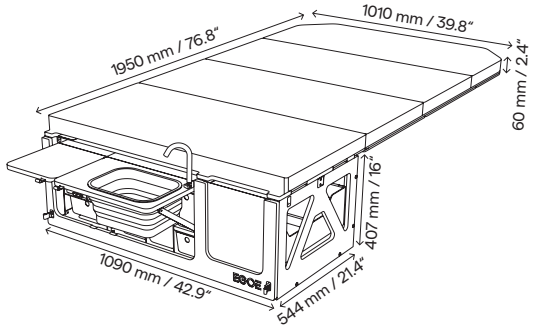

Materials: steel, aluminium, birch plywood, HPL, fasteners, Batyline, plastic