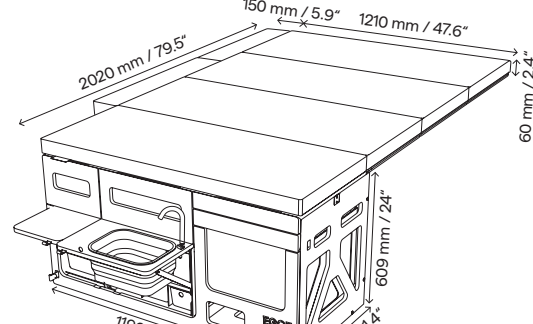

Materials: steel, aluminium, birch plywood, HPL, fasteners, Batyline, plastic