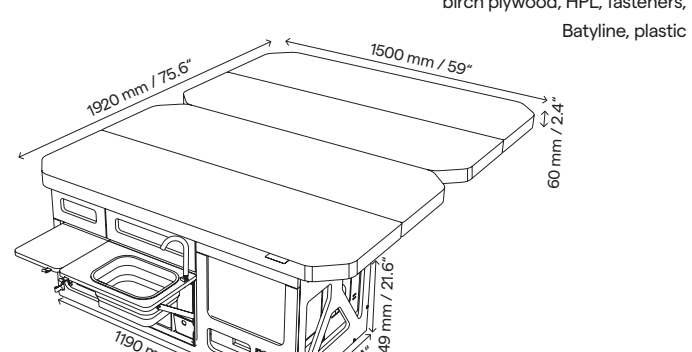

Materials: steel, aluminium, birch plywood, HPL, fasteners, Batyline, plastic