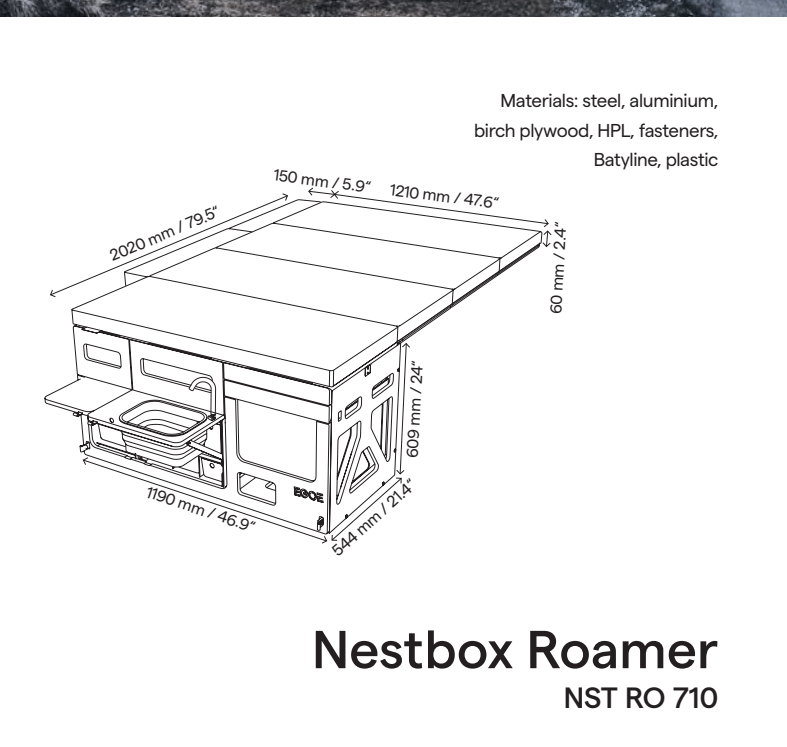

Materials: steel, aluminium, birch plywood, HPL, fasteners, Batyline, plastic

Nestbox Roamer NST RO 710