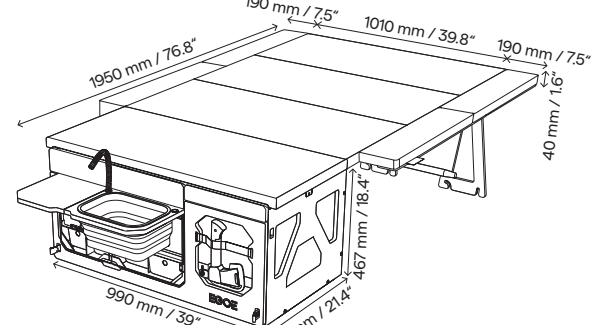

Materials: steel, aluminium, waterproof plywood, HPL, fasteners, Batyline, plastic