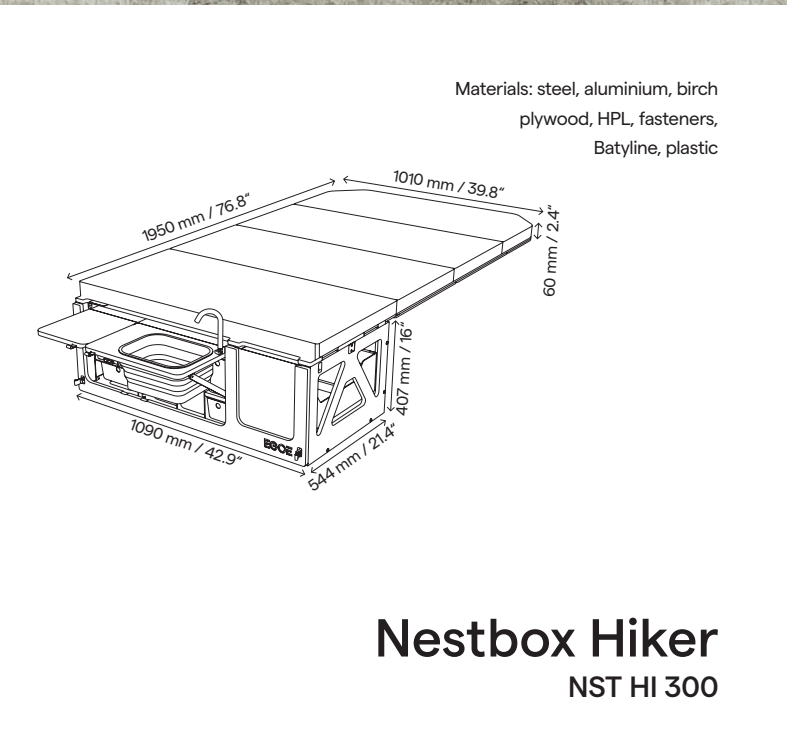

Materials: steel, aluminium, birch plywood, HPL, fasteners, Batyline, plastic

Nestbox Hiker NST HI 300