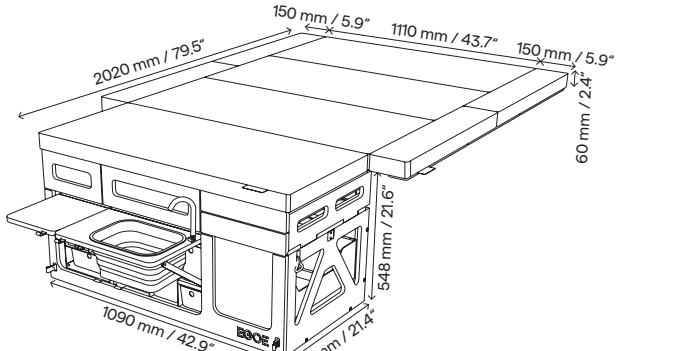

Materials: steel, aluminium, birch plywood, HPL, fasteners, Batyline, plastic