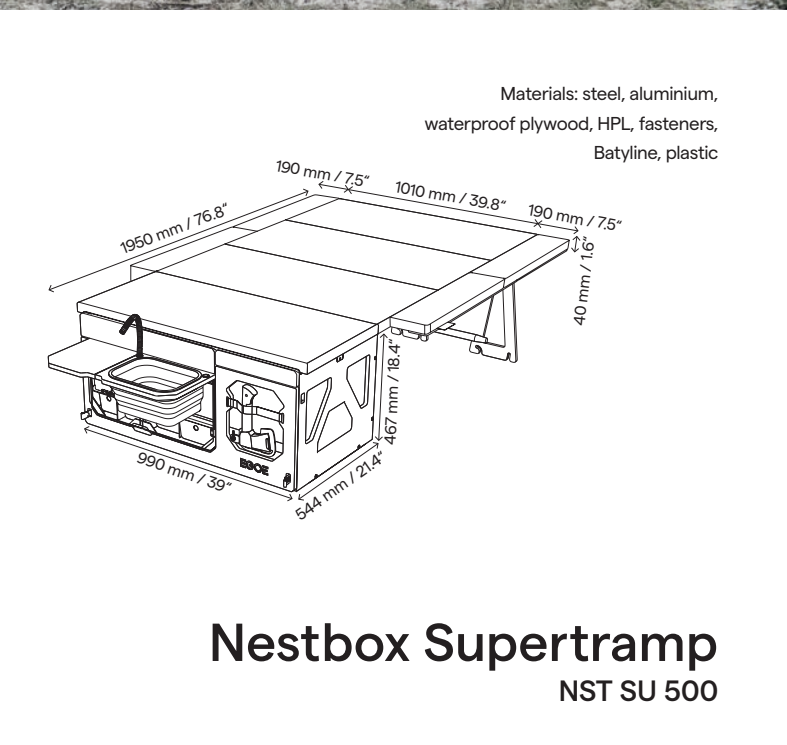

Materials: steel, aluminium, waterproof plywood, HPL, fasteners, Batyline, plastic

Nestbox Supertramp NST SU 500