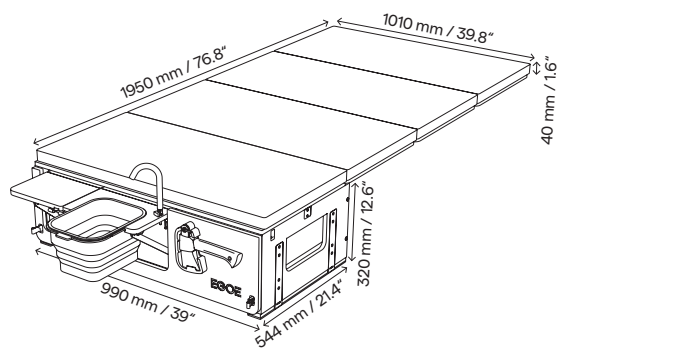

Materials: steel, aluminium, waterproof plywood, HPL, fasteners, Batyline, plastic