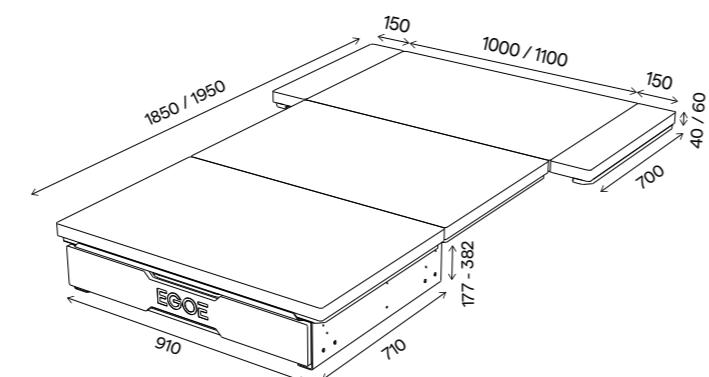

Nestbox Supertramp 300

1270 x 1870 x 480 mm

Nestbox Camper 200

1010 x 1950 x 360 mm

Nestbox Hiker 100

1110 x 1950 x 470 mm

Nestbox Hiker 460 / 2.0

1410 x 2000 x 600 mm

EGOE
Ideas Make
Products

Nestboard 600

1300 × 1850 / 1950 × 220 mm

Nestboard 650

1300 × 1850 / 1950 × 220 mm

Nestbox Roamer 550 / 2.0

1512 × 2020 × 650 - 750 mm

Nestbox Roamer 450 / 2.0

1512 × 2020 × 600 mm

EGOE
Ideas Make Products

Bilovice 519,
687 12 Bilovice,
Czech republic
nest@egoe.eu
egoe-nest.eu

f egeofficial @ egeofficial